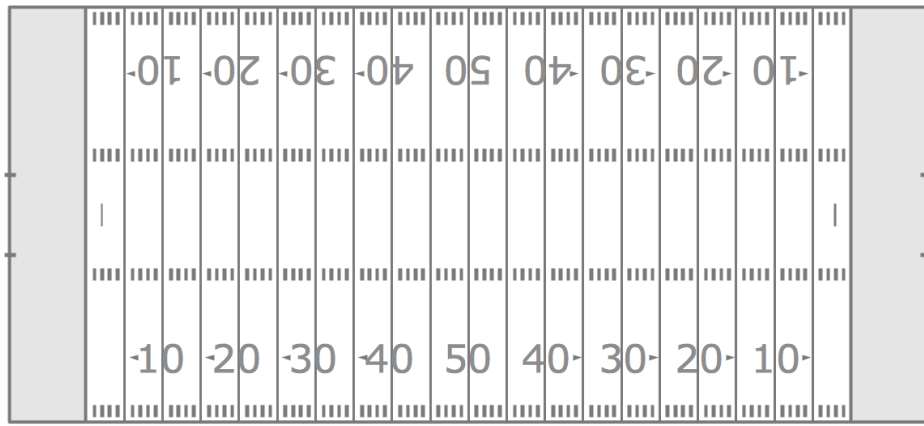

**8th Annual
Warren FT
Oct 6, 2018**

Key:
 Green Arrow – path into stadium
 Red Arrow – path to exit stadium and return to busses/trailers
 Purple Dotted Line – performers path to seating/concessions
 Gold Dotted Line – spectators path into stadium

T
e
n
n
i
s

C
o
u
r
t
s

**BAND SEATING
(3A,4A,5A,6A)**

**Performer
Re Entry
Gate**

**Directors'
Hospitality**

Competition Exit

**Competition
Entrance**

**Prop
Drop Off**